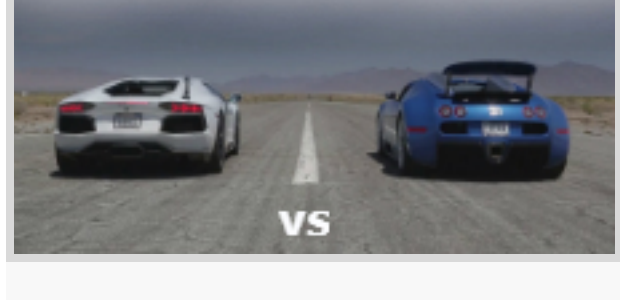

Right now on eBay

Car Comparison

THE MINI FALL SERVICE EVENT. SAVE UP TO \$50 OFF YOUR NEXT SERVICE VISIT AT YOUR MINI DEALER. VIEW OFFERS

Specs Comparison Tool

Random Stats

DeTomaso Pantera GT5 S 4.9 V8
Top Speed: 137mph
0-60mph: 6.5 s